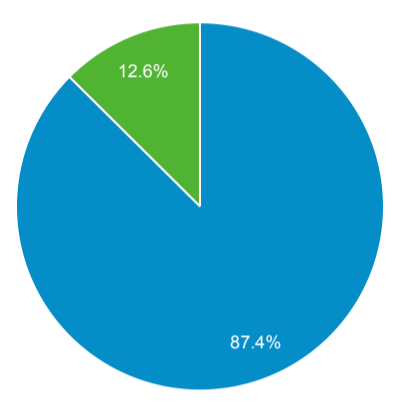

Users 671	New Users 626	Sessions 1,052	Number of Sessions per User 1.57
Pageviews 2,025	Pages / Session 1.92	Avg. Session Duration 00:02:47	Bounce Rate 54.37%

■ New Visitor ■ Returning Visitor