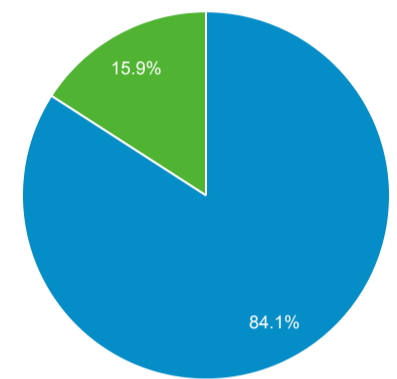

Users 457	New Users 418	Sessions 1,082	Number of Sessions per User 2.37
Pageviews 1,703	Pages / Session 1.57	Avg. Session Duration 00:03:31	Bounce Rate 37.99%

■ New Visitor ■ Returning Visitor