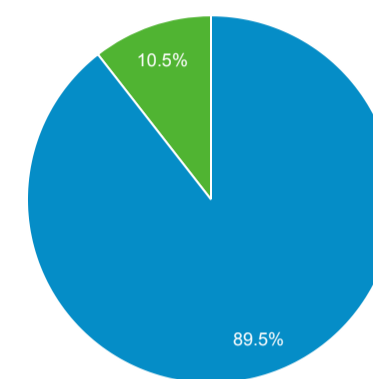

Audience Overview

Jul 1, 2022 - Jul 31, 2022

All Users
100.00% Users

Overview

Users 559	New Users 526	Sessions 905	Number of Sessions per User 1.62
Pageviews 1,416	Pages / Session 1.56	Avg. Session Duration 00:02:25	Bounce Rate 45.41%

■ New Visitor ■ Returning Visitor

Language

Language	Users	% Users
1. el-gr	271	48.31%
2. en-us	150	26.74%
3. el	70	12.48%
4. en-gb	24	4.28%
5. en	18	3.21%
6. zh-cn	6	1.07%
7. de-de	4	0.71%
8. en-gr	3	0.53%
9. fr-fr	2	0.36%
10. c	1	0.18%