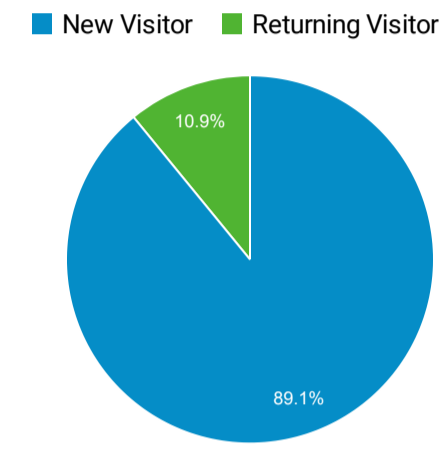

Audience Overview

Jun 1, 2022 - Jun 30, 2022

All Users
100.00% Users

Overview

Users 664	New Users 620	Sessions 1,074	Number of Sessions per User 1.62
Pageviews 1,668	Pages / Session 1.55	Avg. Session Duration 00:01:53	Bounce Rate 44.88%